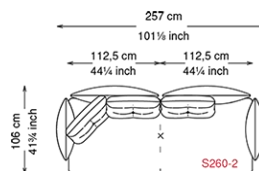

Size		S260-2	S260-2H
Feet	Cover	W257 D106 H43	W257 D106 H46
GFM11 /GFM18 /GFM73	Fabric A / C.O.M.	¥2,065,800	¥2,084,500
	Fabric B	¥2,151,600	¥2,171,400
	Fabric D	¥2,281,400	¥2,300,100
	Fabric F	¥2,352,900	¥2,371,600
	Soft leather	¥2,755,500	¥2,775,300
	Soft leather Glove /Perfetto	¥2,912,800	¥2,931,500
	Soft leather Nabuk /Magnifica	¥3,174,600	¥3,193,300

<税込価格 (円) >