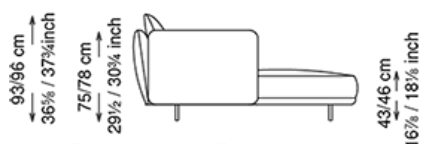

標準タイプ(H43) / ハイタイプ(H46)

※ミニクッションは別途。

【T170タイプ】

<税込価格 (円) >

		Size	CL130 Left/Right	CL130H Left/Right
Feet	Cover	W130 D175 H43	W130 D175 H43	W130 D175 H46
GFM11 /GFM18 /GFM73	Fabric A / C.O.M.		¥1,408,000	¥1,426,700
	Fabric B		¥1,464,100	¥1,482,800
	Fabric D		¥1,548,800	¥1,567,500
	Fabric F		¥1,595,000	¥1,613,700
	Soft leather		¥1,852,400	¥1,871,100
	Soft leather Glove /Perfetto		¥1,954,700	¥1,973,400
	Soft leather Nabuk /Magnifica		¥2,126,300	¥2,145,000

<税込価格 (円) >

		Size	CLA170 Left/Right	CLA170H Left/Right
Feet	Cover	W169 D136 H43	W169 D136 H43	W169 D136 H46
GFM11 /GFM18 /GFM73	Fabric A / C.O.M.		¥1,254,000	¥1,272,700
	Fabric B		¥1,306,800	¥1,325,500
	Fabric D		¥1,386,000	¥1,404,700
	Fabric F		¥1,430,000	¥1,447,600
	Soft leather		¥1,664,300	¥1,683,000
	Soft leather Glove /Perfetto		¥1,761,100	¥1,779,800
	Soft leather Nabuk /Magnifica		¥1,921,700	¥1,941,500

<税込価格 (円) >

		Size	T170 Left/Right	T170H Left/Right
Feet	Cover	W169 D136 H43	W169 D136 H43	W169 D136 H46
GFM11 /GFM18 /GFM73	Fabric A / C.O.M.		¥1,474,000	¥1,492,700
	Fabric B		¥1,538,900	¥1,557,600
	Fabric D		¥1,635,700	¥1,654,400
	Fabric F		¥1,689,600	¥1,708,300
	Soft leather		¥1,981,100	¥1,999,800
	Soft leather Glove /Perfetto		¥2,099,900	¥2,118,600
	Soft leather Nabuk /Magnifica		¥2,297,900	¥2,316,600