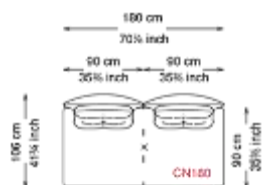

Size		CN180	CN180H
Feet	Cover	W180 D106 H43	W180 D106 H46
GFM11 /GFM18 /GFM73	Fabric A / C.O.M.	¥1,461,900	¥1,480,600
	Fabric B	¥1,503,700	¥1,522,400
	Fabric D	¥1,595,000	¥1,613,700
	Fabric F	¥1,645,600	¥1,665,400
	Soft leather	¥1,933,800	¥1,953,600
	Soft leather Glove /Perfetto	¥2,046,000	¥2,064,700
	Soft leather Nabuk /Magnifica	¥2,230,800	¥2,250,600

<税込価格 (円) >