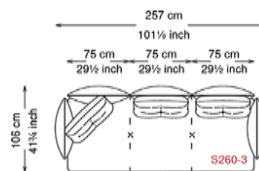

Size		S260-3	S260-3H
Feet	Cover	W257 D106 H43	W257 D106 H46
GFM11 /GFM18 /GFM73	Fabric A / C.O.M.	¥2,068,000	¥2,086,700
	Fabric B	¥2,153,800	¥2,172,500
	Fabric D	¥2,282,500	¥2,301,200
	Fabric F	¥2,354,000	¥2,372,700
	Soft leather	¥2,757,700	¥2,776,400
	Soft leather Glove /Perfetto	¥2,915,000	¥2,933,700
	Soft leather Nabuk /Magnifica	¥3,175,700	¥3,195,500

※表示価格は税込価格です。

※別途配送設置費がかかります。

※商品の仕様、価格などは予告なく変更する場合がございます。予めご了承ください。