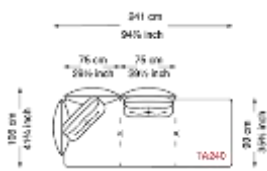

<税込価格 (円) >

Size		TA240 Left/Right	TA240H Left/Right
Feet	Cover	W241 D106 H43	W241 D106 H46
GFM11 /GFM18 /GFM73	Fabric A / C.O.M.	¥1,776,500	¥1,795,200
	Fabric B	¥1,845,800	¥1,864,500
	Fabric D	¥1,948,100	¥1,966,800
	Fabric F	¥2,006,400	¥2,025,100
	Soft leather	¥2,345,200	¥2,363,900
	Soft leather Glove /Perfetto	¥2,471,700	¥2,490,400
	Soft leather Nabuk /Magnifica	¥2,682,900	¥2,701,600

※画像は、left仕様です。