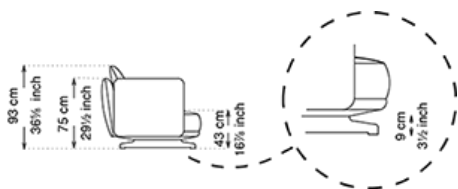

※ミニクッションは別途。

Side

標準タイプ(H43)