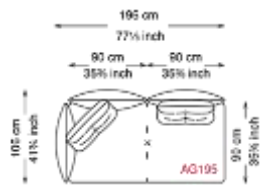

※画像は、left仕様です。

Size		AG195 Left/Right	AG195H Left/Right
Feet	Cover	W196 D106 H43	W196 D106 H46
GFM11 /GFM18 /GFM73	Fabric A / C.O.M.	¥1,646,700	¥1,665,400
	Fabric B	¥1,714,900	¥1,733,600
	Fabric D	¥1,816,100	¥1,834,800
	Fabric F	¥1,872,200	¥1,890,900
	Soft leather	¥2,200,000	¥2,217,600
	Soft leather Glove /Perfetto	¥2,323,200	¥2,341,900
	Soft leather Nabuk /Magnifica	¥2,528,900	¥2,547,600

<税込価格 (円) >