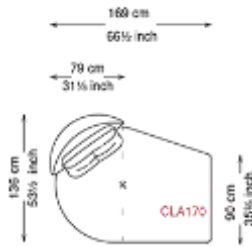

※画像は、left仕様です。