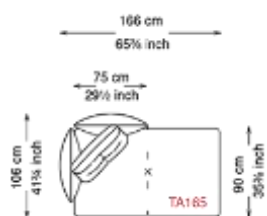

<税込価格 (円) >

※画像は、left仕様です。

		Size	TA165 Left/Right	TA165H Left/Right
Feet	Cover		W166 D106 H43	W166 D106 H46
GFM11 /GFM18 /GFM73	Fabric A / C.O.M.		¥1,250,700	¥1,269,400
	Fabric B		¥1,299,100	¥1,317,800
	Fabric D		¥1,371,700	¥1,390,400
	Fabric F		¥1,411,300	¥1,430,000
	Soft leather		¥1,652,200	¥1,670,900
	Soft leather Glove /Perfetto		¥1,740,200	¥1,758,900
	Soft leather Nabuk /Magnifica		¥1,888,700	¥1,907,400

<税込価格 (円) >