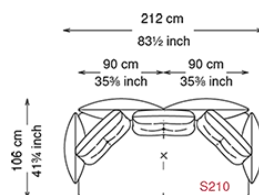

Size		S210	S210H
Feet	Cover	W212 D106 H43	W212 D106 H46
GFM11 /GFM18 /GFM73	Fabric A / C.O.M.	¥1,809,500	¥1,828,200
	Fabric B	¥1,885,400	¥1,904,100
	Fabric D	¥1,997,600	¥2,016,300
	Fabric F	¥2,060,300	¥2,079,000
	Soft leather	¥2,425,500	¥2,444,200
	Soft leather Glove /Perfetto	¥2,563,000	¥2,581,700
	Soft leather Nabuk /Magnifica	¥2,792,900	¥2,811,600

<税込価格 (円) >