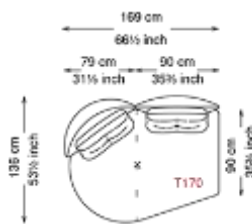

※画像は、left仕様です。