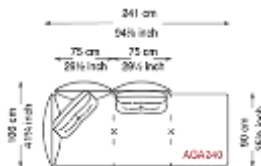

※画像は、left仕様です。

<税込価格 (円) >

Size		AGA240 Left/Right	AGA240H Left/Right
Feet	Cover	W241 D106 H43	W241 D106 H46
GFM11 /GFM18 /GFM73	Fabric A / C.O.M.	¥1,800,700	¥1,819,400
	Fabric B	¥1,872,200	¥1,890,900
	Fabric D	¥1,978,900	¥1,997,600
	Fabric F	¥2,038,300	¥2,057,000
	Soft leather	¥2,384,800	¥2,403,500
	Soft leather Glove /Perfetto	¥2,514,600	¥2,533,300
	Soft leather Nabuk /Magnifica	¥2,731,300	¥2,750,000