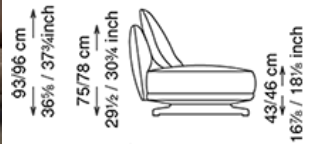

標準タイプ(H43) / ハイタイプ(H46)