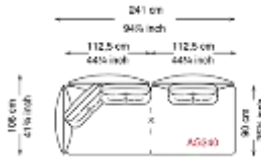

<税込価格 (円) >

Size		AG240 Left/Right	AG240H Left/Right
Feet	Cover	W241 D106 H43	W241 D106 H46
GFM11 /GFM18 /GFM73	Fabric A / C.O.M.	¥1,867,800	¥1,886,500
	Fabric B	¥1,948,100	¥1,966,800
	Fabric D	¥2,068,000	¥2,086,700
	Fabric F	¥2,135,100	¥2,153,800
	Soft leather	¥2,509,100	¥2,527,800
	Soft leather Glove /Perfetto	¥2,656,500	¥2,675,200
	Soft leather Nabuk /Magnifica	¥2,901,800	¥2,920,500