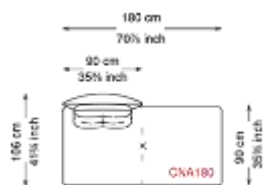

※画像は、left仕様です。

Size		CNA180 Left/Right	CNA180H Left/Right
Feet	Cover	W180 D106 H43	W180 D106 H46
GFM11 /GFM18 /GFM73	Fabric A / C.O.M.	¥1,232,000	¥1,250,700
	Fabric B	¥1,277,100	¥1,295,800
	Fabric D	¥1,345,300	¥1,364,000
	Fabric F	¥1,383,800	¥1,402,500
	Soft leather	¥1,609,300	¥1,628,000
	Soft leather Glove /Perfetto	¥1,692,900	¥1,711,600
	Soft leather Nabuk /Magnifica	¥1,831,500	¥1,850,200

※表示価格は税込価格です。

※別途配送設置費がかかります。

※商品の仕様、価格などは予告なく変更する場合がございます。予めご了承ください。