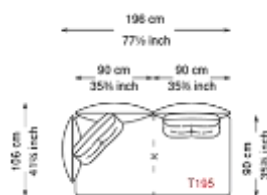

※画像は、left仕様です。

<税込価格 (円) >

※画像は、left仕様です。

		Size	TA165 Left/Right	TA165H Left/Right
Feet	Cover		W166 D106 H43	W166 D106 H46
GFM11 /GFM18 /GFM73	Fabric A / C.O.M.		¥1,250,700	¥1,269,400
	Fabric B		¥1,299,100	¥1,317,800
	Fabric D		¥1,371,700	¥1,390,400
	Fabric F		¥1,411,300	¥1,430,000
	Soft leather		¥1,652,200	¥1,670,900
	Soft leather Glove /Perfetto		¥1,740,200	¥1,758,900
	Soft leather Nabuk /Magnifica		¥1,888,700	¥1,907,400

<税込価格 (円) >

※画像は、left仕様です。

		Size	T195 Left/Right	T195H Left/Right
Feet	Cover		W196 D106 H43	W196 D106 H46
GFM11 /GFM18 /GFM73	Fabric A / C.O.M.		¥1,603,800	¥1,622,500
	Fabric B		¥1,670,900	¥1,689,600
	Fabric D		¥1,772,100	¥1,790,800
	Fabric F		¥1,828,200	¥1,846,900
	Soft leather		¥2,149,400	¥2,168,100
	Soft leather Glove /Perfetto		¥2,271,500	¥2,290,200
	Soft leather Nabuk /Magnifica		¥2,477,200	¥2,495,900