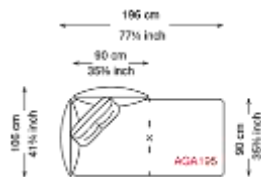

※画像は、left仕様です。

Size		AGA195 Left/Right	AGA195H Left/Right
Feet	Cover	W196 D106 H43	W196 D106 H46
GFM11 /GFM18 /GFM73	Fabric A / C.O.M.	¥1,423,400	¥1,442,100
	Fabric B	¥1,477,300	¥1,496,000
	Fabric D	¥1,558,700	¥1,577,400
	Fabric F	¥1,603,800	¥1,622,500
	Soft leather	¥1,868,900	¥1,887,600
	Soft leather Glove /Perfetto	¥1,967,900	¥1,986,600
	Soft leather Nabuk /Magnifica	¥2,132,900	¥2,151,600