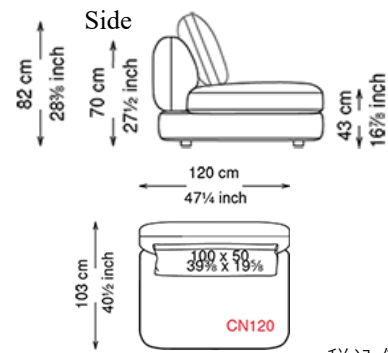

<税込価格 (円) >

Size	CN120
Cover	W120 D103 H43
Fabric A / C.O.M.	¥609,400
Fabric B	¥651,200
Fabric D	¥716,100
Fabric F	¥751,300
Soft leather	¥899,800
Soft leather Glove / Perfetto	¥973,500
Soft leather Nabuk / Magnifica	¥1,095,600