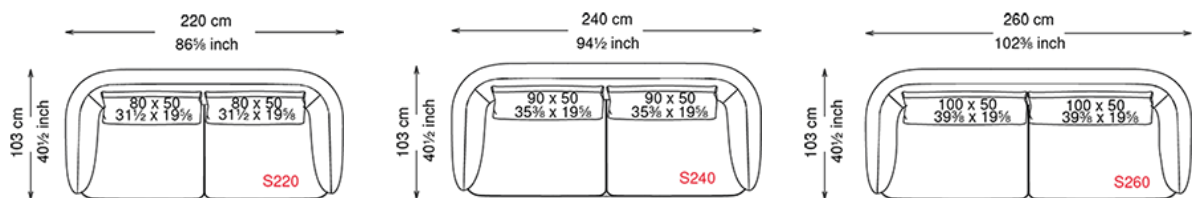

Craig

Design: Maurizio Manzoni

※ミニクッションは別途。

I型(W220~W260)

<税込価格 (円)>

	Size	S220	S240	S260
Cover		W220 D103 H43	W240 D103 H43	W260 D103 H43
Fabric A / C.O.M.		¥1,260,600	¥1,336,500	¥1,453,100
Fabric B		¥1,351,900	¥1,430,000	¥1,554,300
Fabric D		¥1,487,200	¥1,571,900	¥1,705,000
Fabric F		¥1,562,000	¥1,651,100	¥1,789,700
Soft leather		¥1,871,100	¥1,977,800	¥2,132,900
Soft leather Glove / Perfetto		¥2,024,000	¥2,139,500	¥2,304,500
Soft leather Nabuk / Magnifica		¥2,278,100	¥2,407,900	¥2,591,600