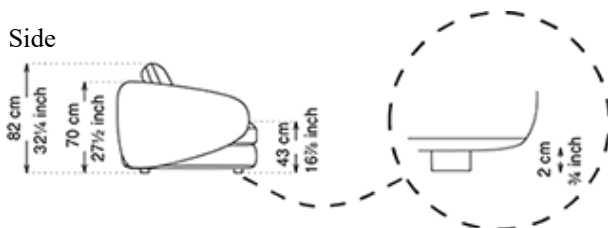

Craig

Design: Maurizio Manzoni

※ミニクッションは別途。

I型(W220~W260)

<税込価格 (円)>

	Size	S220	S240	S260
Cover		W220 D103 H43	W240 D103 H43	W260 D103 H43
Fabric A / C.O.M.		¥1,260,600	¥1,336,500	¥1,453,100
Fabric B		¥1,351,900	¥1,430,000	¥1,554,300
Fabric D		¥1,487,200	¥1,571,900	¥1,705,000
Fabric F		¥1,562,000	¥1,651,100	¥1,789,700
Soft leather		¥1,871,100	¥1,977,800	¥2,132,900
Soft leather Glove / Perfetto		¥2,024,000	¥2,139,500	¥2,304,500
Soft leather Nabuk / Magnifica		¥2,278,100	¥2,407,900	¥2,591,600