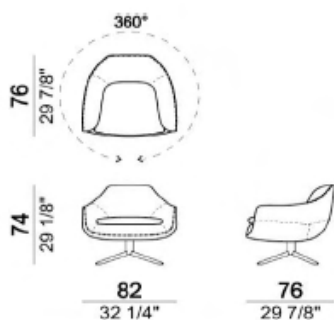

SWIVEL CHAIR

base №	5907011	5907012	5907013	5907014
base color	brown	oxy grey	titanium	black nickel
A	¥892,100	¥892,100	¥1,038,400	¥1,038,400
B/C	¥918,500	¥918,500	¥1,064,800	¥1,064,800
D	¥954,800	¥954,800	¥1,101,100	¥1,101,100
E	¥984,500	¥984,500	¥1,130,800	¥1,130,800
Extra	¥1,038,400	¥1,038,400	¥1,184,700	¥1,184,700
Top	¥1,109,900	¥1,109,900	¥1,256,200	¥1,256,200
Pelle First	¥1,116,500	¥1,116,500	¥1,262,800	¥1,262,800
Pelle Plus	¥1,223,200	¥1,223,200	¥1,369,500	¥1,369,500
PelleA	¥1,378,300	¥1,378,300	¥1,524,600	¥1,524,600
PelleB	¥1,580,700	¥1,580,700	¥1,727,000	¥1,727,000