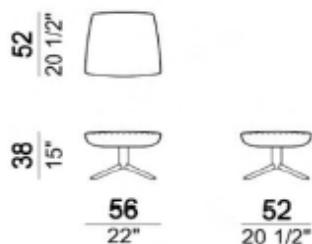

POUF

base №	5907051	5907052	5907053	5907054
base color	brown	oxy grey	titanium	black nickel
A	¥374,000	¥374,000	¥520,300	¥520,300
B/C	¥385,000	¥385,000	¥531,300	¥531,300
D	¥398,200	¥398,200	¥544,500	¥544,500
E	¥410,300	¥410,300	¥556,600	¥556,600
Extra	¥431,200	¥431,200	¥577,500	¥577,500
Top	¥458,700	¥458,700	¥605,000	¥605,000
Pelle First	¥460,900	¥460,900	¥607,200	¥607,200
Pelle Plus	¥499,400	¥499,400	¥645,700	¥645,700
PelleA	¥554,400	¥554,400	¥700,700	¥700,700
PelleB	¥628,100	¥628,100	¥774,400	¥774,400

※本価格は予告無く変更されることがありますのでご注文時に必ずご確認下さい。

2025.4