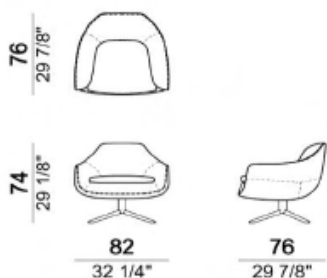

## ARMCHAIR

base №	5907001	5907002	5907003	5907004
base color	brown	oxy grey	titanium	black nickel
A	¥826,100	¥826,100	¥972,400	¥972,400
B/C	¥852,500	¥852,500	¥998,800	¥998,800
D	¥888,800	¥888,800	¥1,035,100	¥1,035,100
E	¥918,500	¥918,500	¥1,064,800	¥1,064,800
Extra	¥972,400	¥972,400	¥1,118,700	¥1,118,700
Top	¥1,042,800	¥1,042,800	¥1,189,100	¥1,189,100
Pelle First	¥1,050,500	¥1,050,500	¥1,196,800	¥1,196,800
Pelle Plus	¥1,157,200	¥1,157,200	¥1,303,500	¥1,303,500
PelleA	¥1,312,300	¥1,312,300	¥1,458,600	¥1,458,600
PelleB	¥1,514,700	¥1,514,700	¥1,661,000	¥1,661,000