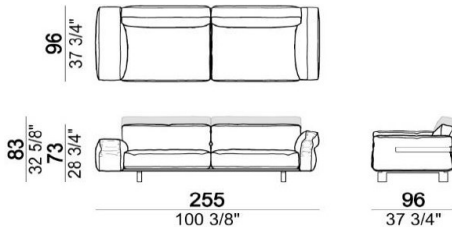

# Close to me

※表示は税込価格です。

SH44(H14)/SLIM:AH65cm/LARGE:AH59cm

\* FEET(脚) :metal

①micaceous brown

②oxy grey

③black nickel ※

※③は別途追加料金となります。

M (right high backs) 6110725

M (left high backs) 6110726

N (high backs) 6110724

右アームがSLIM,左アームがLARGEの場合

	L	M	N
A	¥2,049,300	¥2,086,700	¥2,125,200
B/C	¥2,124,100	¥2,163,700	¥2,204,400
D	¥2,223,100	¥2,266,000	¥2,308,900
E	¥2,306,700	¥2,350,700	¥2,396,900
Extra	¥2,457,400	¥2,505,800	¥2,553,100
Top	¥2,656,500	¥2,709,300	¥2,763,200
Pelle First	¥2,701,600	¥2,751,100	¥2,799,500
Pelle Plus	¥3,017,300	¥3,071,200	¥3,126,200
PelleA	¥3,472,700	¥3,534,300	¥3,597,000
PelleB	¥4,103,000	¥4,175,600	¥4,250,400