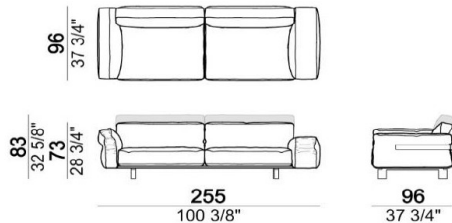

M (right high backs) 6110725

M (left high backs) 6110726

N (high backs) 6110724

右アームがSLIM,左アームがLARGEの場合

	L	M	N
A	¥2,049,300	¥2,086,700	¥2,125,200
B/C	¥2,124,100	¥2,163,700	¥2,204,400
D	¥2,223,100	¥2,266,000	¥2,308,900
E	¥2,306,700	¥2,350,700	¥2,396,900
Extra	¥2,457,400	¥2,505,800	¥2,553,100
Top	¥2,656,500	¥2,709,300	¥2,763,200
Pelle First	¥2,701,600	¥2,751,100	¥2,799,500
Pelle Plus	¥3,017,300	¥3,071,200	¥3,126,200
PelleA	¥3,472,700	¥3,534,300	¥3,597,000
PelleB	¥4,103,000	¥4,175,600	¥4,250,400

脚 : black nickal ¥77,000

アームがCOMBOタイプ

< W255 >

L (low backs) 6110727

M (right high backs) 6110729

M (left high backs) 6110730

N (high backs) 6110728

右アームがLARGE,左アームがSLIMの場合