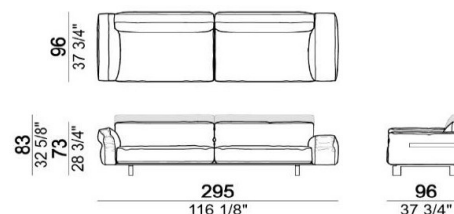

## アームがCOMBOタイプ

< W295 >

L (low backs) 6110735

M (right high backs) 6110737

M (left high backs) 6110738

N (high backs) 6110736

右アームがLARGE,左アームがSLIMの場合

	L	M	N
A	¥2,197,800	¥2,237,400	¥2,278,100
B/C	¥2,280,300	¥2,323,200	¥2,365,000
D	¥2,392,500	¥2,436,500	¥2,480,500
E	¥2,484,900	¥2,531,100	¥2,577,300
Extra	¥2,651,000	¥2,700,500	¥2,751,100
Top	¥2,873,200	¥2,927,100	¥2,982,100
Pelle First	¥2,919,400	¥2,973,300	¥3,026,100
Pelle Plus	¥3,269,200	¥3,329,700	¥3,390,200
PelleA	¥3,774,100	¥3,844,500	¥3,914,900
PelleB	¥4,472,600	¥4,557,300	¥4,642,000