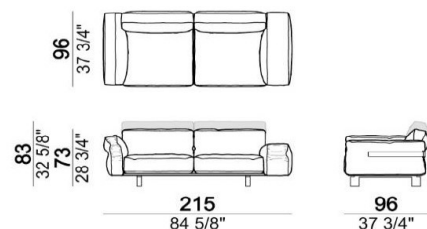

M (right high backs) 6110717

M (left high backs) 6110718

N (high backs) 6110716

右アームがSLIM,左アームがLARGEの場合

	L	M	N
A	¥1,894,200	¥1,932,700	¥1,971,200
B/C	¥1,961,300	¥2,000,900	¥2,041,600
D	¥2,050,400	¥2,092,200	¥2,135,100
E	¥2,125,200	¥2,169,200	¥2,213,200
Extra	¥2,258,300	¥2,306,700	¥2,354,000
Top	¥2,436,500	¥2,488,200	¥2,541,000
Pelle First	¥2,480,500	¥2,525,600	¥2,569,600
Pelle Plus	¥2,761,000	¥2,809,400	¥2,858,900
PelleA	¥3,166,900	¥3,220,800	¥3,276,900
PelleB	¥3,729,000	¥3,790,600	¥3,854,400

脚：black nickal ¥77,000

アームがCOMBOタイプ

< W215 >

L (low backs) 6110719

M (right high backs) 6110721

M (left high backs) 6110722

N (high backs) 6110720

右アームがLARGE,左アームがSLIMの場合