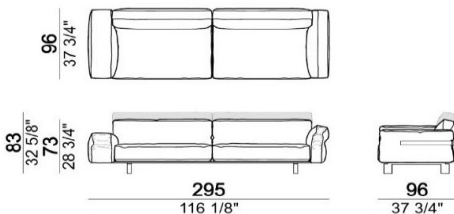

## アームがCOMBOタイプ

< W295 >

L (low backs) 6110731

M (right high backs) 6110733

M (left high backs) 6110734

N (high backs) 6110732

右アームがSLIM,左アームがLARGEの場合

	L	M	N
A	¥2,197,800	¥2,237,400	¥2,278,100
B/C	¥2,280,300	¥2,323,200	¥2,365,000
D	¥2,392,500	¥2,436,500	¥2,480,500
E	¥2,484,900	¥2,531,100	¥2,577,300
Extra	¥2,651,000	¥2,700,500	¥2,751,100
Top	¥2,873,200	¥2,927,100	¥2,982,100
Pelle First	¥2,919,400	¥2,973,300	¥3,026,100
Pelle Plus	¥3,269,200	¥3,329,700	¥3,390,200
PelleA	¥3,774,100	¥3,844,500	¥3,914,900
PelleB	¥4,472,600	¥4,557,300	¥4,642,000