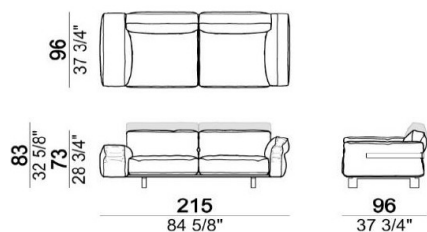

# Close to me

※表示は税込価格です。

SH44(H14)/SLIM:AH65cm/LARGE:AH59cm

\* FEET(脚) :metal

①micaceous brown

②oxy grey

③black nickel ※

※③は別途追加料金となります。

M (right high backs) 6110717

M (left high backs) 6110718

N (high backs) 6110716

右アームがSLIM,左アームがLARGEの場合

	L	M	N
A	¥1,894,200	¥1,932,700	¥1,971,200
B/C	¥1,961,300	¥2,000,900	¥2,041,600
D	¥2,050,400	¥2,092,200	¥2,135,100
E	¥2,125,200	¥2,169,200	¥2,213,200
Extra	¥2,258,300	¥2,306,700	¥2,354,000
Top	¥2,436,500	¥2,488,200	¥2,541,000
Pelle First	¥2,480,500	¥2,525,600	¥2,569,600
Pelle Plus	¥2,761,000	¥2,809,400	¥2,858,900
PelleA	¥3,166,900	¥3,220,800	¥3,276,900
PelleB	¥3,729,000	¥3,790,600	¥3,854,400