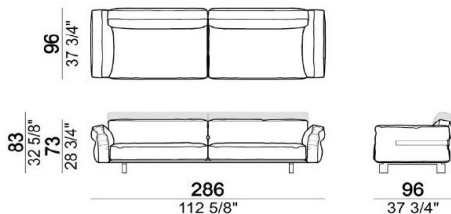

脚 : black nickal ¥77,000

アームがSLIMタイプ

< W286 >

L (low backs) 6110711

M (right high backs) 6110713

M (left high backs) 6110714

N (high backs) 6110712

	L	M	N
A	¥2,168,100	¥2,209,900	¥2,249,500
B/C	¥2,251,700	¥2,293,500	¥2,336,400
D	¥2,362,800	¥2,406,800	¥2,451,900
E	¥2,455,200	¥2,501,400	¥2,547,600
Extra	¥2,622,400	¥2,671,900	¥2,721,400
Top	¥2,843,500	¥2,898,500	¥2,952,400
Pelle First	¥2,889,700	¥2,943,600	¥2,997,500
Pelle Plus	¥3,239,500	¥3,300,000	¥3,360,500
PelleA	¥3,743,300	¥3,814,800	¥3,886,300
PelleB	¥4,442,900	¥4,528,700	¥4,613,400