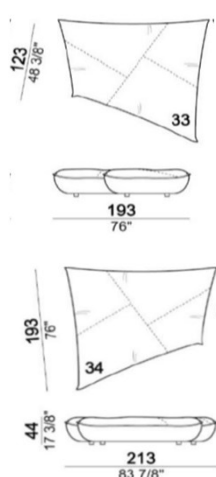

7110363

7110361

7110362

	B4-6110331 B4-6110332	B5-6110333 B5-6110334	B6-6110355	Back cushion 7110363	Back cushion 7110361	Back cushion 7110362
	W253	W213	W197~	W90*D32*H39	W90*D32*H49	W120*D32*H49
A	¥1,340,900	¥1,303,500	¥1,378,300	¥166,100	¥174,900	¥217,800
B/C	¥1,408,000	¥1,367,300	¥1,443,200	¥179,300	¥188,100	¥233,200
D	¥1,498,200	¥1,450,900	¥1,529,000	¥198,000	¥206,800	¥255,200
E	¥1,571,900	¥1,520,200	¥1,601,600	¥213,400	¥222,200	¥273,900
Extra	¥1,707,200	¥1,646,700	¥1,730,300	¥240,900	¥248,600	¥306,900
Top	¥1,887,600	¥1,813,900	¥1,904,100	¥278,300	¥287,100	¥350,900
Pelle First	¥1,873,300	¥1,794,100	¥1,898,600	¥245,300	¥261,800	¥322,300
Pelle Plus	¥2,149,400	¥2,049,300	¥2,165,900	¥290,400	¥310,200	¥380,600
PelleA	¥2,547,600	¥2,416,700	¥2,554,200	¥356,400	¥379,500	¥465,300
PelleB	¥3,069,000	¥2,897,400	¥3,060,200	¥442,200	¥470,800	¥575,300