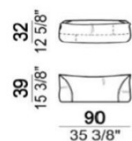

B3-6110329
B3-6110330

	6110302	6110303	6110304	B1-6110325 B1-6110326	B2-6110327 B2-6110328	B3-6110329 B3-6110330
	W193	W233	W253	W163	W193	W194
A	¥1,039,500	¥1,189,100	¥1,268,300	¥1,075,800	¥1,114,300	¥1,237,500
B/C	¥1,094,500	¥1,251,800	¥1,338,700	¥1,135,200	¥1,175,900	¥1,302,400
D	¥1,168,200	¥1,336,500	¥1,432,200	¥1,214,400	¥1,257,300	¥1,388,200
E	¥1,229,800	¥1,406,900	¥1,511,400	¥1,281,500	¥1,325,500	¥1,458,600
Extra	¥1,339,800	¥1,535,600	¥1,652,200	¥1,400,300	¥1,447,600	¥1,587,300
Top	¥1,487,200	¥1,703,900	¥1,840,300	¥1,559,800	¥1,611,500	¥1,760,000
Pelle First	¥1,485,000	¥1,687,400	¥1,827,100	¥1,547,700	¥1,612,600	¥1,745,700
Pelle Plus	¥1,711,600	¥1,944,800	¥2,115,300	¥1,789,700	¥1,870,000	¥2,008,600
PelleA	¥2,039,400	¥2,316,600	¥2,531,100	¥2,139,500	¥2,242,900	¥2,387,000
PelleB	¥2,468,400	¥2,802,800	¥3,076,700	¥2,597,100	¥2,729,100	¥2,882,000

※本価格は予告無く変更されることがありますのでご注文時に必ずご確認ください。

2024.04

Night Fever

※表示価格は税込価格です。

★バッククッションは別売りです。

B4-6110331
B4-6110332

B5-6110333
B5-6110334

B6-6110355

7110363

7110361

7110362

	B4-6110331 B4-6110332	B5-6110333 B5-6110334	B6-6110355	Back cushion 7110363	Back cushion 7110361	Back cushion 7110362
	W253	W213	W197~	W90*D32*H39	W90*D32*H49	W120*D32*H49
A	¥1,340,900	¥1,303,500	¥1,378,300	¥166,100	¥174,900	¥217,800
B/C	¥1,408,000	¥1,367,300	¥1,443,200	¥179,300	¥188,100	¥233,200
D	¥1,498,200	¥1,450,900	¥1,529,000	¥198,000	¥206,800	¥255,200
E	¥1,571,900	¥1,520,200	¥1,601,600	¥213,400	¥222,200	¥273,900
Extra	¥1,707,200	¥1,646,700	¥1,730,300	¥240,900	¥248,600	¥306,900
Top	¥1,887,600	¥1,813,900	¥1,904,100	¥278,300	¥287,100	¥350,900
Pelle First	¥1,873,300	¥1,794,100	¥1,898,600	¥245,300	¥261,800	¥322,300
Pelle Plus	¥2,149,400	¥2,049,300	¥2,165,900	¥290,400	¥310,200	¥380,600
PelleA	¥2,547,600	¥2,416,700	¥2,554,200	¥356,400	¥379,500	¥465,300
PelleB	¥3,069,000	¥2,897,400	¥3,060,200	¥442,200	¥470,800	¥575,300