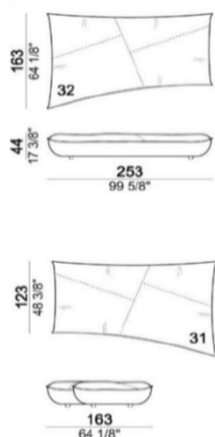

7110363

7110361

7110362

	B4-6110331 B4-6110332	B5-6110333 B5-6110334	B6-6110355	Back cushion 7110363	Back cushion 7110361	Back cushion 7110362
	W253	W213	W197~	W90*D32*H39	W90*D32*H49	W120*D32*H49
A	¥1,340,900	¥1,303,500	¥1,378,300	¥166,100	¥174,900	¥217,800
B/C	¥1,408,000	¥1,367,300	¥1,443,200	¥179,300	¥188,100	¥233,200
D	¥1,498,200	¥1,450,900	¥1,529,000	¥198,000	¥206,800	¥255,200
E	¥1,571,900	¥1,520,200	¥1,601,600	¥213,400	¥222,200	¥273,900
Extra	¥1,707,200	¥1,646,700	¥1,730,300	¥240,900	¥248,600	¥306,900
Top	¥1,887,600	¥1,813,900	¥1,904,100	¥278,300	¥287,100	¥350,900
Pelle First	¥1,873,300	¥1,794,100	¥1,898,600	¥245,300	¥261,800	¥322,300
Pelle Plus	¥2,149,400	¥2,049,300	¥2,165,900	¥290,400	¥310,200	¥380,600
PelleA	¥2,547,600	¥2,416,700	¥2,554,200	¥356,400	¥379,500	¥465,300
PelleB	¥3,069,000	¥2,897,400	¥3,060,200	¥442,200	¥470,800	¥575,300