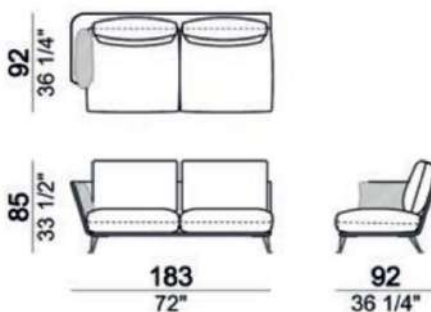

# Morrison

\*奥行き (D) 92cm

2024.04

\*アーム高さ (AH) 66cm

\*座面高 (SH) 42cm

※表示価格は税込価格です。

＜価格の出し方＞

①本体：A（フレーム込）+B（裏）

right-6109325/left-6109326

(W163 D92 H85/SH42 AH66)

バッククッション×2つ (68cm)

	A	B(BX)	AX
A	¥1,259,500	¥53,900	¥299,200
B/C	¥1,315,600	¥68,200	¥358,600
D	¥1,394,800	¥89,100	¥441,100
E	¥1,456,400	¥104,500	¥506,000
Extra	¥1,567,500	¥133,100	¥621,500
Top	¥1,713,800	¥170,500	¥776,600
Pelle First	¥1,625,800	¥158,400	¥684,200
Pelle Plus	¥1,815,000	¥213,400	¥882,200
PelleA	¥2,090,000	¥293,700	¥1,170,400
PelleB	¥2,405,700	¥385,000	¥1,501,500
Pelle Leonardo		¥429,000	
脚:titanium	¥63,800		

right-6109331/left-6109332

(W183 D92 H85/SH42 AH66)

バッククッション×2つ (78cm)

	A	B(BX)	AX
A	¥1,314,500	¥57,200	¥310,200
B/C	¥1,373,900	¥73,700	¥372,900
D	¥1,457,500	¥95,700	¥460,900
E	¥1,521,300	¥113,300	¥528,000
Extra	¥1,639,000	¥145,200	¥651,200
Top	¥1,794,100	¥187,000	¥814,000
Pelle First	¥1,694,000	¥178,200	¥708,400
Pelle Plus	¥1,892,000	¥240,900	¥917,400
PelleA	¥2,176,900	¥333,300	¥1,215,500
PelleB	¥2,505,800	¥437,800	¥1,562,000
Pelle Leonardo		¥486,200	
脚:titanium	¥63,800		

right-6109327/left-6109328

(W183 D92 H85/SH42 AH66)

バッククッション×2つ (78cm)

	A	B(BX)	AX
A	¥1,329,900	¥57,200	¥315,700
B/C	¥1,390,400	¥73,700	¥378,400
D	¥1,472,900	¥95,700	¥465,300
E	¥1,537,800	¥113,300	¥533,500
Extra	¥1,655,500	¥145,200	¥656,700
Top	¥1,811,700	¥187,000	¥819,500
Pelle First	¥1,711,600	¥178,200	¥715,000
Pelle Plus	¥1,908,500	¥240,900	¥921,800
PelleA	¥2,193,400	¥333,300	¥1,221,000
PelleB	¥2,522,300	¥437,800	¥1,567,500
Pelle Leonardo		¥486,200	
脚:titanium	¥63,800		