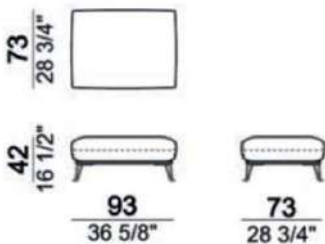

A	B(BX)	AX
A	¥1,380,500	¥57,200	¥342,100
B/C	¥1,448,700	¥73,700	¥413,600
D	¥1,543,300	¥95,700	¥512,600
E	¥1,617,000	¥113,300	¥590,700
Extra	¥1,750,100	¥145,200	¥729,300
Top	¥1,926,100	¥187,000	¥916,300
Pelle First	¥1,784,200	¥178,200	¥765,600
Pelle Plus	¥1,997,600	¥240,900	¥990,000
PelleA	¥2,305,600	¥333,300	¥1,313,400
PelleB	¥2,660,900	¥437,800	¥1,686,300
Pelle Leonardo		¥486,200	
脚:titanium	¥63,800		

6109349

(W93 D73 H42)