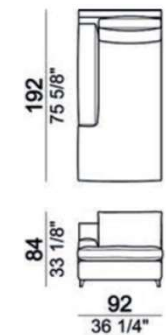

Malta

- *奥行き (D) 97cm
- *アーム高さ (AH) 54cm
- *座面高 (SH) 45cm

※表示価格は税込価格です。

※座面・背もたれクッション込

*FEET(脚): Polished ①micaceous brown ②stained aluminium

017627/017628

017629/017630

017631/017632

017634/017635

017636/017637

	right-017627	right-017629	right-017631	right-017634	right-017636
	left-017628	left-017630	left-017632	left-017635	left-017637
	W160	W200	W228	W112/D152	W92/D192
A	¥827,200	¥931,700	¥1,050,500	¥848,100	¥833,800
B/C	¥920,700	¥1,039,500	¥1,175,900	¥936,100	¥916,300
D	¥975,700	¥1,102,200	¥1,247,400	¥985,600	¥963,600
E	¥1,045,000	¥1,183,600	¥1,340,900	¥1,051,600	¥1,026,300
Extra	¥1,211,100	¥1,373,900	¥1,555,400	¥1,207,800	¥1,175,900
Top	¥1,400,300	¥1,599,400	¥1,815,000	¥1,388,200	¥1,342,000
Pelle First	¥1,371,700	¥1,560,900	¥1,769,900	¥1,362,900	¥1,322,200
Pelle Plus	¥1,595,000	¥1,742,400	¥2,068,000	¥1,619,200	¥1,642,300
PelleA	¥2,105,400	¥2,290,200	¥2,744,500	¥2,128,500	¥2,150,500
PelleB	¥2,412,300	¥2,620,200	¥3,155,900	¥2,434,300	¥2,455,200

Malta

- *奥行き (D) 97cm
- *アーム高さ (AH) 54cm
- *座面高 (SH) 45cm

※表示価格は税込価格です。

※座面・背もたれクッション込

*FEET(脚): Polished ①micaceous brown ②stained aluminium

	017648	017649	017650	017651	017601	017611
	W92 D92	W112 D92	W114 D77	W134 D77	W114	W134
A	¥390,500	¥426,800	¥390,500	¥422,400	¥650,100	¥712,800
B/C	¥430,100	¥471,900	¥426,800	¥464,200	¥717,200	¥789,800
D	¥454,300	¥498,300	¥447,700	¥487,300	¥756,800	¥834,900
E	¥484,000	¥533,500	¥475,200	¥519,200	¥806,300	¥893,200
Extra	¥554,400	¥611,600	¥539,000	¥590,700	¥927,300	¥1,029,600
Top	¥639,100	¥706,200	¥612,700	¥676,500	¥1,063,700	¥1,189,100
Pelle First	¥627,000	¥691,900	¥605,000	¥665,500	¥1,046,100	¥1,164,900
Pelle Plus	¥787,600	¥870,100	¥749,100	¥830,500	¥1,193,500	¥1,258,400
PelleA	¥1,018,600	¥1,129,700	¥975,700	¥1,068,100	¥1,553,200	¥1,650,000
PelleB	¥1,193,500	¥1,327,700	¥1,108,800	¥1,246,300	¥1,771,000	¥1,884,300