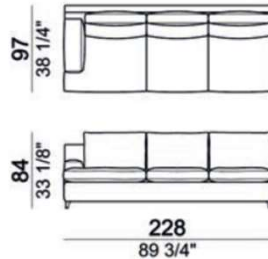

Malta

- *奥行き (D) 97cm
- *アーム高さ (AH) 54cm
- *座面高 (SH) 45cm

※表示価格は税込価格です。

※座面・背もたれクッション込

*FEET(脚): Polished ①micaceous brown ②stained aluminium

017627/017628

017629/017630

017631/017632

017634/017635

017636/017637

	right-017627	right-017629	right-017631	right-017634	right-017636
	left-017628	left-017630	left-017632	left-017635	left-017637
	W160	W200	W228	W112/D152	W92/D192
A	¥827,200	¥931,700	¥1,050,500	¥848,100	¥833,800
B/C	¥920,700	¥1,039,500	¥1,175,900	¥936,100	¥916,300
D	¥975,700	¥1,102,200	¥1,247,400	¥985,600	¥963,600
E	¥1,045,000	¥1,183,600	¥1,340,900	¥1,051,600	¥1,026,300
Extra	¥1,211,100	¥1,373,900	¥1,555,400	¥1,207,800	¥1,175,900
Top	¥1,400,300	¥1,599,400	¥1,815,000	¥1,388,200	¥1,342,000
Pelle First	¥1,371,700	¥1,560,900	¥1,769,900	¥1,362,900	¥1,322,200
Pelle Plus	¥1,595,000	¥1,742,400	¥2,068,000	¥1,619,200	¥1,642,300
PelleA	¥2,105,400	¥2,290,200	¥2,744,500	¥2,128,500	¥2,150,500
PelleB	¥2,412,300	¥2,620,200	¥3,155,900	¥2,434,300	¥2,455,200

Malta

- *奥行き (D) 97cm
- *アーム高さ (AH) 54cm
- *座面高 (SH) 45cm

※表示価格は税込価格です。

※座面・背もたれクッション込

*FEET(脚): Polished ①micaceous brown ②stained aluminium

	017648	017649	017650	017651	017601	017611
	W92 D92	W112 D92	W114 D77	W134 D77	W114	W134
A	¥390,500	¥426,800	¥390,500	¥422,400	¥650,100	¥712,800
B/C	¥430,100	¥471,900	¥426,800	¥464,200	¥717,200	¥789,800
D	¥454,300	¥498,300	¥447,700	¥487,300	¥756,800	¥834,900
E	¥484,000	¥533,500	¥475,200	¥519,200	¥806,300	¥893,200
Extra	¥554,400	¥611,600	¥539,000	¥590,700	¥927,300	¥1,029,600
Top	¥639,100	¥706,200	¥612,700	¥676,500	¥1,063,700	¥1,189,100
Pelle First	¥627,000	¥691,900	¥605,000	¥665,500	¥1,046,100	¥1,164,900
Pelle Plus	¥787,600	¥870,100	¥749,100	¥830,500	¥1,193,500	¥1,258,400
PelleA	¥1,018,600	¥1,129,700	¥975,700	¥1,068,100	¥1,553,200	¥1,650,000
PelleB	¥1,193,500	¥1,327,700	¥1,108,800	¥1,246,300	¥1,771,000	¥1,884,300