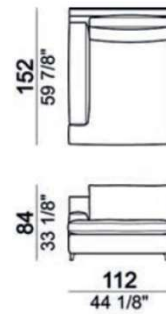

Malta

- *奥行き (D) 97cm
- *アーム高さ (AH) 54cm
- *座面高 (SH) 45cm

※表示価格は税込価格です。

※座面・背もたれクッション込

*FEET(脚): Polished ①micaceous brown ②stained aluminium

017627/017628

017629/017630

017631/017632

017634/017635

017636/017637

	right-017627	right-017629	right-017631	right-017634	right-017636
	left-017628	left-017630	left-017632	left-017635	left-017637
	W160	W200	W228	W112/D152	W92/D192
A	¥827,200	¥931,700	¥1,050,500	¥848,100	¥833,800
B/C	¥920,700	¥1,039,500	¥1,175,900	¥936,100	¥916,300
D	¥975,700	¥1,102,200	¥1,247,400	¥985,600	¥963,600
E	¥1,045,000	¥1,183,600	¥1,340,900	¥1,051,600	¥1,026,300
Extra	¥1,211,100	¥1,373,900	¥1,555,400	¥1,207,800	¥1,175,900
Top	¥1,400,300	¥1,599,400	¥1,815,000	¥1,388,200	¥1,342,000
Pelle First	¥1,371,700	¥1,560,900	¥1,769,900	¥1,362,900	¥1,322,200
Pelle Plus	¥1,595,000	¥1,742,400	¥2,068,000	¥1,619,200	¥1,642,300
PelleA	¥2,105,400	¥2,290,200	¥2,744,500	¥2,128,500	¥2,150,500
PelleB	¥2,412,300	¥2,620,200	¥3,155,900	¥2,434,300	¥2,455,200

Malta

- *奥行き (D) 97cm
- *アーム高さ (AH) 54cm
- *座面高 (SH) 45cm

※表示価格は税込価格です。

※座面・背もたれクッション込

*FEET(脚): Polished ①micaceous brown ②stained aluminium

	017648	017649	017650	017651	017601	017611
	W92 D92	W112 D92	W114 D77	W134 D77	W114	W134
A	¥390,500	¥426,800	¥390,500	¥422,400	¥650,100	¥712,800
B/C	¥430,100	¥471,900	¥426,800	¥464,200	¥717,200	¥789,800
D	¥454,300	¥498,300	¥447,700	¥487,300	¥756,800	¥834,900
E	¥484,000	¥533,500	¥475,200	¥519,200	¥806,300	¥893,200
Extra	¥554,400	¥611,600	¥539,000	¥590,700	¥927,300	¥1,029,600
Top	¥639,100	¥706,200	¥612,700	¥676,500	¥1,063,700	¥1,189,100
Pelle First	¥627,000	¥691,900	¥605,000	¥665,500	¥1,046,100	¥1,164,900
Pelle Plus	¥787,600	¥870,100	¥749,100	¥830,500	¥1,193,500	¥1,258,400
PelleA	¥1,018,600	¥1,129,700	¥975,700	¥1,068,100	¥1,553,200	¥1,650,000
PelleB	¥1,193,500	¥1,327,700	¥1,108,800	¥1,246,300	¥1,771,000	¥1,884,300