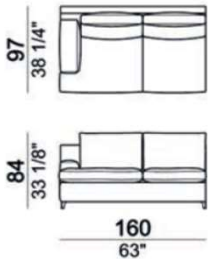

Malta

- *奥行き (D) 97cm
- *アーム高さ (AH) 54cm
- *座面高 (SH) 45cm

※表示価格は税込価格です。

※座面・背もたれクッション込

*FEET(脚): Polished ①micaceous brown ②stained aluminium

017627/017628

017629/017630

017631/017632

017634/017635

017636/017637

	right-017627	right-017629	right-017631	right-017634	right-017636
	left-017628	left-017630	left-017632	left-017635	left-017637
	W160	W200	W228	W112/D152	W92/D192
A	¥827,200	¥931,700	¥1,050,500	¥848,100	¥833,800
B/C	¥920,700	¥1,039,500	¥1,175,900	¥936,100	¥916,300
D	¥975,700	¥1,102,200	¥1,247,400	¥985,600	¥963,600
E	¥1,045,000	¥1,183,600	¥1,340,900	¥1,051,600	¥1,026,300
Extra	¥1,211,100	¥1,373,900	¥1,555,400	¥1,207,800	¥1,175,900
Top	¥1,400,300	¥1,599,400	¥1,815,000	¥1,388,200	¥1,342,000
Pelle First	¥1,371,700	¥1,560,900	¥1,769,900	¥1,362,900	¥1,322,200
Pelle Plus	¥1,595,000	¥1,742,400	¥2,068,000	¥1,619,200	¥1,642,300
PelleA	¥2,105,400	¥2,290,200	¥2,744,500	¥2,128,500	¥2,150,500
PelleB	¥2,412,300	¥2,620,200	¥3,155,900	¥2,434,300	¥2,455,200

Malta

- *奥行き (D) 97cm
- *アーム高さ (AH) 54cm
- *座面高 (SH) 45cm

※表示価格は税込価格です。

※座面・背もたれクッション込

*FEET(脚): Polished ①micaceous brown ②stained aluminium

	017648	017649	017650	017651	017601	017611
	W92 D92	W112 D92	W114 D77	W134 D77	W114	W134
A	¥390,500	¥426,800	¥390,500	¥422,400	¥650,100	¥712,800
B/C	¥430,100	¥471,900	¥426,800	¥464,200	¥717,200	¥789,800
D	¥454,300	¥498,300	¥447,700	¥487,300	¥756,800	¥834,900
E	¥484,000	¥533,500	¥475,200	¥519,200	¥806,300	¥893,200
Extra	¥554,400	¥611,600	¥539,000	¥590,700	¥927,300	¥1,029,600
Top	¥639,100	¥706,200	¥612,700	¥676,500	¥1,063,700	¥1,189,100
Pelle First	¥627,000	¥691,900	¥605,000	¥665,500	¥1,046,100	¥1,164,900
Pelle Plus	¥787,600	¥870,100	¥749,100	¥830,500	¥1,193,500	¥1,258,400
PelleA	¥1,018,600	¥1,129,700	¥975,700	¥1,068,100	¥1,553,200	¥1,650,000
PelleB	¥1,193,500	¥1,327,700	¥1,108,800	¥1,246,300	¥1,771,000	¥1,884,300