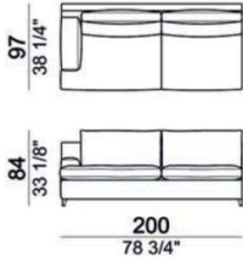

Malta

- *奥行き (D) 97cm
- *アーム高さ (AH) 54cm
- *座面高 (SH) 45cm

※表示価格は税込価格です。

※座面・背もたれクッション込

*FEET(脚): Polished ①micaceous brown ②stained aluminium

017627/017628

017629/017630

017631/017632

017634/017635

017636/017637

	right-017627	right-017629	right-017631	right-017634	right-017636
	left-017628	left-017630	left-017632	left-017635	left-017637
	W160	W200	W228	W112/D152	W92/D192
A	¥827,200	¥931,700	¥1,050,500	¥848,100	¥833,800
B/C	¥920,700	¥1,039,500	¥1,175,900	¥936,100	¥916,300
D	¥975,700	¥1,102,200	¥1,247,400	¥985,600	¥963,600
E	¥1,045,000	¥1,183,600	¥1,340,900	¥1,051,600	¥1,026,300
Extra	¥1,211,100	¥1,373,900	¥1,555,400	¥1,207,800	¥1,175,900
Top	¥1,400,300	¥1,599,400	¥1,815,000	¥1,388,200	¥1,342,000
Pelle First	¥1,371,700	¥1,560,900	¥1,769,900	¥1,362,900	¥1,322,200
Pelle Plus	¥1,595,000	¥1,742,400	¥2,068,000	¥1,619,200	¥1,642,300
PelleA	¥2,105,400	¥2,290,200	¥2,744,500	¥2,128,500	¥2,150,500
PelleB	¥2,412,300	¥2,620,200	¥3,155,900	¥2,434,300	¥2,455,200

Malta

- *奥行き (D) 97cm
- *アーム高さ (AH) 54cm
- *座面高 (SH) 45cm

※表示価格は税込価格です。

※座面・背もたれクッション込

*FEET(脚): Polished ①micaceous brown ②stained aluminium

	017648	017649	017650	017651	017601	017611
	W92 D92	W112 D92	W114 D77	W134 D77	W114	W134
A	¥390,500	¥426,800	¥390,500	¥422,400	¥650,100	¥712,800
B/C	¥430,100	¥471,900	¥426,800	¥464,200	¥717,200	¥789,800
D	¥454,300	¥498,300	¥447,700	¥487,300	¥756,800	¥834,900
E	¥484,000	¥533,500	¥475,200	¥519,200	¥806,300	¥893,200
Extra	¥554,400	¥611,600	¥539,000	¥590,700	¥927,300	¥1,029,600
Top	¥639,100	¥706,200	¥612,700	¥676,500	¥1,063,700	¥1,189,100
Pelle First	¥627,000	¥691,900	¥605,000	¥665,500	¥1,046,100	¥1,164,900
Pelle Plus	¥787,600	¥870,100	¥749,100	¥830,500	¥1,193,500	¥1,258,400
PelleA	¥1,018,600	¥1,129,700	¥975,700	¥1,068,100	¥1,553,200	¥1,650,000
PelleB	¥1,193,500	¥1,327,700	¥1,108,800	¥1,246,300	¥1,771,000	¥1,884,300