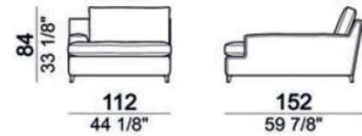

Malta

- *奥行き (D) 97cm
- *アーム高さ (AH) 54cm
- *座面高 (SH) 45cm

※表示価格は税込価格です。

※座面・背もたれクッション込

*FEET(脚): Polished ①micaceous brown ②stained aluminium

017627/017628

017629/017630

017631/017632

017634/017635

017636/017637

	right-017627	right-017629	right-017631	right-017634	right-017636
	left-017628	left-017630	left-017632	left-017635	left-017637
	W160	W200	W228	W112/D152	W92/D192
A	¥827,200	¥931,700	¥1,050,500	¥848,100	¥833,800
B/C	¥920,700	¥1,039,500	¥1,175,900	¥936,100	¥916,300
D	¥975,700	¥1,102,200	¥1,247,400	¥985,600	¥963,600
E	¥1,045,000	¥1,183,600	¥1,340,900	¥1,051,600	¥1,026,300
Extra	¥1,211,100	¥1,373,900	¥1,555,400	¥1,207,800	¥1,175,900
Top	¥1,400,300	¥1,599,400	¥1,815,000	¥1,388,200	¥1,342,000
Pelle First	¥1,371,700	¥1,560,900	¥1,769,900	¥1,362,900	¥1,322,200
Pelle Plus	¥1,595,000	¥1,742,400	¥2,068,000	¥1,619,200	¥1,642,300
PelleA	¥2,105,400	¥2,290,200	¥2,744,500	¥2,128,500	¥2,150,500
PelleB	¥2,412,300	¥2,620,200	¥3,155,900	¥2,434,300	¥2,455,200

Malta

- *奥行き (D) 97cm
- *アーム高さ (AH) 54cm
- *座面高 (SH) 45cm

※表示価格は税込価格です。

※座面・背もたれクッション込

*FEET(脚): Polished ①micaceous brown ②stained aluminium

	017648	017649	017650	017651	017601	017611
	W92 D92	W112 D92	W114 D77	W134 D77	W114	W134
A	¥390,500	¥426,800	¥390,500	¥422,400	¥650,100	¥712,800
B/C	¥430,100	¥471,900	¥426,800	¥464,200	¥717,200	¥789,800
D	¥454,300	¥498,300	¥447,700	¥487,300	¥756,800	¥834,900
E	¥484,000	¥533,500	¥475,200	¥519,200	¥806,300	¥893,200
Extra	¥554,400	¥611,600	¥539,000	¥590,700	¥927,300	¥1,029,600
Top	¥639,100	¥706,200	¥612,700	¥676,500	¥1,063,700	¥1,189,100
Pelle First	¥627,000	¥691,900	¥605,000	¥665,500	¥1,046,100	¥1,164,900
Pelle Plus	¥787,600	¥870,100	¥749,100	¥830,500	¥1,193,500	¥1,258,400
PelleA	¥1,018,600	¥1,129,700	¥975,700	¥1,068,100	¥1,553,200	¥1,650,000
PelleB	¥1,193,500	¥1,327,700	¥1,108,800	¥1,246,300	¥1,771,000	¥1,884,300