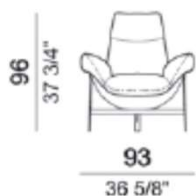

Jupiter

SH47

※表示金額は税込価格です。

brown

titanium

①base(脚) : metal 全4種

1.micaceous brown	5905201/59052351
2.titanium	5905203/5905253
3.black nickel	5905205/5905255
4.oxy grey	5905206/5905256

②structure (フレーム) : fiberglass 全2種

1.light grey(RAL 7044)
2.beige grey(RAL 7006)

base №	5905201	5905203	5905205	5905206
base color	brown	titanium	black nickel	oxy grey
A	¥1,164,900	¥1,282,600	¥1,282,600	¥1,164,900
B/C	¥1,195,700	¥1,313,400	¥1,313,400	¥1,195,700
D	¥1,237,500	¥1,355,200	¥1,355,200	¥1,237,500
E	¥1,269,400	¥1,387,100	¥1,387,100	¥1,269,400
Extra	¥1,327,700	¥1,445,400	¥1,445,400	¥1,327,700
Top	¥1,406,900	¥1,524,600	¥1,524,600	¥1,406,900
Pelle First	¥1,318,900	¥1,436,600	¥1,436,600	¥1,318,900
Pelle Plus	¥1,383,800	¥1,501,500	¥1,501,500	¥1,383,800
PelleA	¥1,507,000	¥1,624,700	¥1,624,700	¥1,507,000
PelleB	¥1,630,200	¥1,747,900	¥1,747,900	¥1,630,200