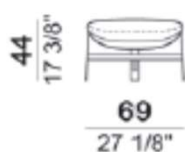

Jupiter

SH47

※表示金額は税込価格です。

brown

titanium

①base(脚) : metal 全4種

1.micaceous brown	5905201/59052351
2.titanium	5905203/5905253
3.black nickel	5905205/5905255
4.oxy grey	5905206/5905256

②structure (フレーム) : fiberglass 全2種

1.light grey(RAL 7044)
2.beige grey(RAL 7006)

base №	5905201	5905203	5905205	5905206
base color	brown	titanium	black nickel	oxy grey
A	¥1,164,900	¥1,282,600	¥1,282,600	¥1,164,900
B/C	¥1,195,700	¥1,313,400	¥1,313,400	¥1,195,700
D	¥1,237,500	¥1,355,200	¥1,355,200	¥1,237,500
E	¥1,269,400	¥1,387,100	¥1,387,100	¥1,269,400
Extra	¥1,327,700	¥1,445,400	¥1,445,400	¥1,327,700
Top	¥1,406,900	¥1,524,600	¥1,524,600	¥1,406,900
Pelle First	¥1,318,900	¥1,436,600	¥1,436,600	¥1,318,900
Pelle Plus	¥1,383,800	¥1,501,500	¥1,501,500	¥1,383,800
PelleA	¥1,507,000	¥1,624,700	¥1,624,700	¥1,507,000
PelleB	¥1,630,200	¥1,747,900	¥1,747,900	¥1,630,200

base №	5905251	5905253	5905255	5905256
base color	brown	titanium	black nickel	oxy grey
A	¥674,300	¥792,000	¥792,000	¥674,300
B/C	¥685,300	¥803,000	¥803,000	¥685,300
D	¥699,600	¥817,300	¥817,300	¥699,600
E	¥711,700	¥829,400	¥829,400	¥711,700
Extra	¥732,600	¥850,300	¥850,300	¥732,600
Top	¥760,100	¥877,800	¥877,800	¥760,100
Pelle First	¥751,300	¥869,000	¥869,000	¥751,300
Pelle Plus	¥782,100	¥899,800	¥899,800	¥782,100
PelleA	¥839,300	¥957,000	¥957,000	¥839,300
PelleB	¥896,500	¥1,014,200	¥1,014,200	¥896,500