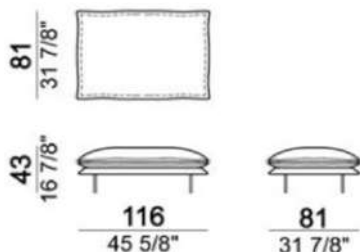

W116

D103 6109051

	A	B(BX)	AX
A	¥437,800	¥64,900	¥119,900
B/C	¥474,100	¥84,700	¥149,600
D	¥503,800	¥102,300	¥189,200
E	¥533,500	¥119,900	¥220,000
Extra	¥586,300	¥150,700	¥277,200
Top	¥658,900	¥192,500	¥352,000
Pelle First	¥536,800	¥119,900	¥248,600
Pelle Plus	¥591,800	¥149,600	¥306,900
PelleA	¥695,200	¥205,700	¥415,800
PelleB	¥798,600	¥261,800	¥525,800
Pelle Leonardo	¥852,500	¥305,800	¥590,700
脚：brass/Titanium	¥85,800	高さ変更 SH48	¥39,600

※脚の高さ22cm

クッション 7109052

	A	B(BX)	AX
A	¥41,800	¥22,000	¥22,000
B/C	¥48,400	¥27,500	¥27,500
D	¥53,900	¥33,000	¥33,000
E	¥59,400	¥38,500	¥38,500
Extra	¥68,200	¥46,200	¥46,200
Top	¥79,200	¥59,400	¥59,400
Pelle First	¥52,800	¥37,400	¥37,400
Pelle Plus	¥61,600	¥44,000	¥44,000
PelleA	¥75,900	¥58,300	¥58,300
PelleB	¥89,100	¥72,600	¥72,600
Pelle Leonardo	¥99,000	¥83,600	¥83,600