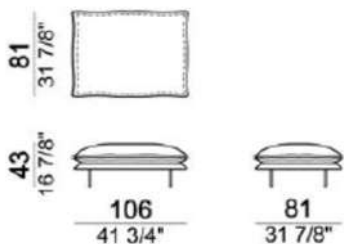

W106

D103 6109050

	A	B(BX)	AX
A	¥412,500	¥56,100	¥112,200
B/C	¥445,500	¥71,500	¥138,600
D	¥471,900	¥84,700	¥174,900
E	¥499,400	¥99,000	¥204,600
Extra	¥548,900	¥123,200	¥255,200
Top	¥613,800	¥155,100	¥323,400
Pelle First	¥498,300	¥110,000	¥229,900
Pelle Plus	¥548,900	¥138,600	¥282,700
PelleA	¥642,400	¥190,300	¥381,700
PelleB	¥735,900	¥240,900	¥479,600
Pelle Leonardo	¥785,400	¥281,600	¥540,100
脚：brass/Titanium	¥85,800	高さ変更 SH48	¥39,600

※脚の高さ22cm