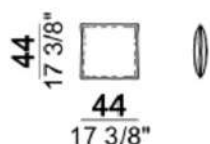

A	B(BX)	AX
A	¥41,800	¥22,000	¥22,000
B/C	¥48,400	¥27,500	¥27,500
D	¥53,900	¥33,000	¥33,000
E	¥59,400	¥38,500	¥38,500
Extra	¥68,200	¥46,200	¥46,200
Top	¥79,200	¥59,400	¥59,400
Pelle First	¥52,800	¥37,400	¥37,400
Pelle Plus	¥61,600	¥44,000	¥44,000
PelleA	¥75,900	¥58,300	¥58,300
PelleB	¥89,100	¥72,600	¥72,600
Pelle Leonardo	¥99,000	¥83,600	¥83,600