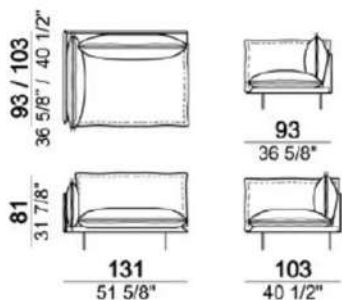

## &lt;W131&gt;

D103 right 6109025/left 026

D93 right 6109925/left 926

D103 corner right 6109063/left 064

D93 corner right 6109963/left 964

ジョイント追加 ¥124,300

	A	B(BX)	AX
A	¥1,794,100	¥334,400	¥444,400
B/C	¥1,951,400	¥427,900	¥570,900
D	¥2,082,300	¥504,900	¥746,900
E	¥2,213,200	¥583,000	¥883,300
Extra	¥2,448,600	¥722,700	¥1,131,900
Top	¥2,763,200	¥909,700	¥1,463,000
Pelle First	¥2,677,400	¥826,100	¥1,531,200
Pelle Plus	¥3,076,700	¥1,035,100	¥1,949,200
PelleA	¥3,815,900	¥1,422,300	¥2,726,900
PelleB	¥4,557,300	¥1,810,600	¥3,504,600
Pelle Leonardo	¥4,976,400	¥2,107,600	¥3,983,100
脚：brass/Titanium	¥106,700	高さ変更 SH48	¥39,600