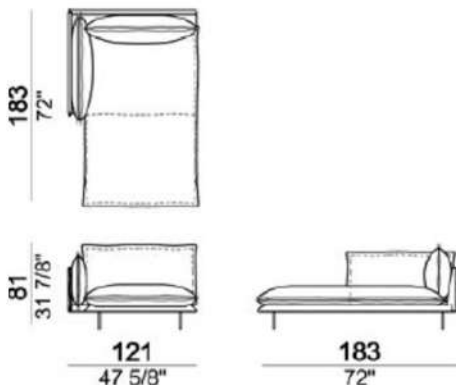

## <W231>

D103 6109022

D93 6109922

right 6109034

left 6109035

right 6109036

left 6109037

	A	B(BX)	AX
A	¥1,151,700	¥210,100	¥294,800
B/C	¥1,245,200	¥272,800	¥371,800
D	¥1,325,500	¥324,500	¥478,500
E	¥1,405,800	¥377,300	¥562,100
Extra	¥1,548,800	¥471,900	¥712,800
Top	¥1,740,200	¥598,400	¥913,000
Pelle First	¥1,663,200	¥512,600	¥926,200
Pelle Plus	¥1,896,400	¥644,600	¥1,170,400
PelleA	¥2,327,600	¥889,900	¥1,624,700
PelleB	¥2,761,000	¥1,133,000	¥2,079,000
Pelle Leonardo	¥3,003,000	¥1,322,200	¥2,357,300
脚：brass/Titanium	¥106,700	高さ変更 SH48	¥39,600