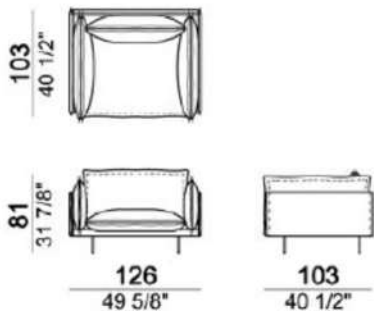

6109001

	A	B(BX)	AX
A	¥909,700	¥154,000	¥236,500
B/C	¥994,400	¥195,800	¥303,600
D	¥1,063,700	¥229,900	¥397,100
E	¥1,133,000	¥264,000	¥469,700
Extra	¥1,257,300	¥325,600	¥600,600
Top	¥1,424,500	¥408,100	¥776,600
Pelle First	¥1,259,500	¥359,700	¥671,000
Pelle Plus	¥1,431,100	¥447,700	¥850,300
PelleA	¥1,747,900	¥611,600	¥1,183,600
PelleB	¥2,065,800	¥776,600	¥1,516,900
Pelle Leonardo	¥2,241,800	¥903,100	¥1,721,500
脚：brass/Titanium	¥85,800	高さ変更 SH48	¥39,600

※脚の高さ22cm