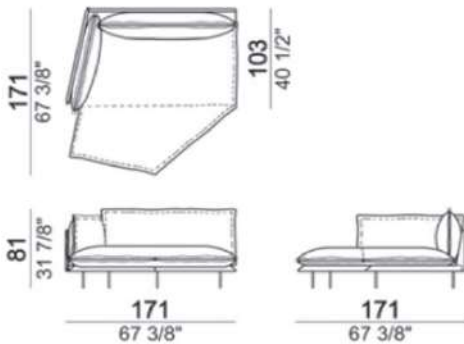

A	B(BX)	AX
A	¥1,174,800	¥192,500	¥294,800
B/C	¥1,277,100	¥245,300	¥375,100
D	¥1,360,700	¥292,600	¥485,100
E	¥1,444,300	¥341,000	¥570,900
Extra	¥1,595,000	¥426,800	¥727,100
Top	¥1,796,300	¥542,300	¥933,900
Pelle First	¥1,555,400	¥397,100	¥795,300
Pelle Plus	¥1,751,200	¥497,200	¥1,001,000
PelleA	¥2,115,300	¥683,100	¥1,383,800
PelleB	¥2,478,300	¥867,900	¥1,767,700
Pelle Leonardo	¥2,678,500	¥1,012,000	¥2,000,900
脚：brass/Titanium	¥106,700	高さ変更 SH48	¥39,600

※脚の高さ22cm

right 6109057
left 6109058