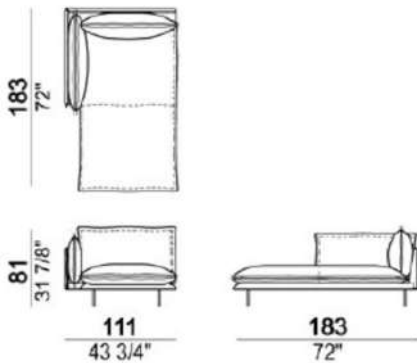

## <W231>

D103 6109022

D93 6109922

right 6109034

left 6109035

right 6109036

left 6109037

	A	B(BX)	AX
A	¥1,151,700	¥210,100	¥294,800
B/C	¥1,245,200	¥272,800	¥371,800
D	¥1,325,500	¥324,500	¥478,500
E	¥1,405,800	¥377,300	¥562,100
Extra	¥1,548,800	¥471,900	¥712,800
Top	¥1,740,200	¥598,400	¥913,000
Pelle First	¥1,663,200	¥512,600	¥926,200
Pelle Plus	¥1,896,400	¥644,600	¥1,170,400
PelleA	¥2,327,600	¥889,900	¥1,624,700
PelleB	¥2,761,000	¥1,133,000	¥2,079,000
Pelle Leonardo	¥3,003,000	¥1,322,200	¥2,357,300
脚：brass/Titanium	¥106,700	高さ変更 SH48	¥39,600