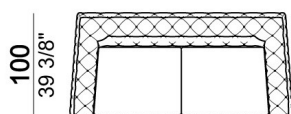

Windsor

※表示金額は税込価格です。

D100/SH36/AH65

100
39 3/8"

178
70 1/8"

212
83 1/2"

246
96 7/8"

280
110 1/4"

314
123 5/8"

109
42 7/8"

	18502	18503	18504	18506	18505	18501
	W178	W212	W246	W280	W314	W109
velvet	¥2,613,600	¥2,790,700	¥3,001,900	¥3,304,400	¥3,756,500	¥1,867,800
Pelle First	¥2,691,700	¥2,873,200	¥3,092,100	¥3,392,400	¥3,869,800	¥1,922,800
Pelle A	¥3,308,800	¥3,534,300	¥3,792,800	¥4,211,900	¥4,735,500	¥2,351,800
Pelle B	¥3,540,900	¥3,781,800	¥4,060,100	¥4,644,200	¥5,068,800	¥2,516,800
Pelle Leonardo	¥3,718,000	¥3,973,200	¥4,265,800	¥4,895,000	¥5,325,100	¥2,644,400