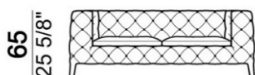

Windsor

※表示金額は税込価格です。

D100/SH36/AH65

100
39 3/8"

178
70 1/8"

212
83 1/2"

246
96 7/8"

280
110 1/4"

314
123 5/8"

109
42 7/8"

	18502	18503	18504	18506	18505	18501
	W178	W212	W246	W280	W314	W109
velvet	¥2,613,600	¥2,790,700	¥3,001,900	¥3,304,400	¥3,756,500	¥1,867,800
Pelle First	¥2,691,700	¥2,873,200	¥3,092,100	¥3,392,400	¥3,869,800	¥1,922,800
Pelle A	¥3,308,800	¥3,534,300	¥3,792,800	¥4,211,900	¥4,735,500	¥2,351,800
Pelle B	¥3,540,900	¥3,781,800	¥4,060,100	¥4,644,200	¥5,068,800	¥2,516,800
Pelle Leonardo	¥3,718,000	¥3,973,200	¥4,265,800	¥4,895,000	¥5,325,100	¥2,644,400