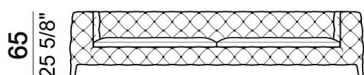

Windsor

※表示金額は税込価格です。

D100/SH36/AH65

100
39 3/8"

178
70 1/8"

212
83 1/2"

246
96 7/8"

280
110 1/4"

314
123 5/8"

109
42 7/8"

	18502	18503	18504	18506	18505	18501
	W178	W212	W246	W280	W314	W109
velvet	¥2,613,600	¥2,790,700	¥3,001,900	¥3,304,400	¥3,756,500	¥1,867,800
Pelle First	¥2,691,700	¥2,873,200	¥3,092,100	¥3,392,400	¥3,869,800	¥1,922,800
Pelle A	¥3,308,800	¥3,534,300	¥3,792,800	¥4,211,900	¥4,735,500	¥2,351,800
Pelle B	¥3,540,900	¥3,781,800	¥4,060,100	¥4,644,200	¥5,068,800	¥2,516,800
Pelle Leonardo	¥3,718,000	¥3,973,200	¥4,265,800	¥4,895,000	¥5,325,100	¥2,644,400