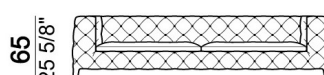

Windsor

※表示金額は税込価格です。

D100/SH36/AH65

100
39 3/8"

178
70 1/8"

212
83 1/2"

246
96 7/8"

280
110 1/4"

314
123 5/8"

109
42 7/8"

	18502	18503	18504	18506	18505	18501
	W178	W212	W246	W280	W314	W109
velvet	¥2,613,600	¥2,790,700	¥3,001,900	¥3,304,400	¥3,756,500	¥1,867,800
Pelle First	¥2,691,700	¥2,873,200	¥3,092,100	¥3,392,400	¥3,869,800	¥1,922,800
Pelle A	¥3,308,800	¥3,534,300	¥3,792,800	¥4,211,900	¥4,735,500	¥2,351,800
Pelle B	¥3,540,900	¥3,781,800	¥4,060,100	¥4,644,200	¥5,068,800	¥2,516,800
Pelle Leonardo	¥3,718,000	¥3,973,200	¥4,265,800	¥4,895,000	¥5,325,100	¥2,644,400