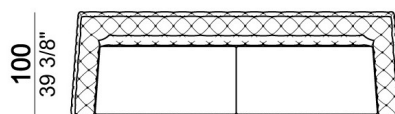

Windsor

※表示金額は税込価格です。

D100/SH36/AH65

100
39 3/8"

178
70 1/8"

212
83 1/2"

246
96 7/8"

280
110 1/4"

314
123 5/8"

109
42 7/8"

	18502	18503	18504	18506	18505	18501
	W178	W212	W246	W280	W314	W109
velvet	¥2,613,600	¥2,790,700	¥3,001,900	¥3,304,400	¥3,756,500	¥1,867,800
Pelle First	¥2,691,700	¥2,873,200	¥3,092,100	¥3,392,400	¥3,869,800	¥1,922,800
Pelle A	¥3,308,800	¥3,534,300	¥3,792,800	¥4,211,900	¥4,735,500	¥2,351,800
Pelle B	¥3,540,900	¥3,781,800	¥4,060,100	¥4,644,200	¥5,068,800	¥2,516,800
Pelle Leonardo	¥3,718,000	¥3,973,200	¥4,265,800	¥4,895,000	¥5,325,100	¥2,644,400