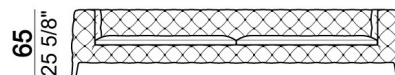

Windsor

※表示金額は税込価格です。

D100/SH36/AH65

100
39 3/8"

178
70 1/8"

212
83 1/2"

246
96 7/8"

280
110 1/4"

314
123 5/8"

109
42 7/8"

	18502	18503	18504	18506	18505	18501
	W178	W212	W246	W280	W314	W109
velvet	¥2,613,600	¥2,790,700	¥3,001,900	¥3,304,400	¥3,756,500	¥1,867,800
Pelle First	¥2,691,700	¥2,873,200	¥3,092,100	¥3,392,400	¥3,869,800	¥1,922,800
Pelle A	¥3,308,800	¥3,534,300	¥3,792,800	¥4,211,900	¥4,735,500	¥2,351,800
Pelle B	¥3,540,900	¥3,781,800	¥4,060,100	¥4,644,200	¥5,068,800	¥2,516,800
Pelle Leonardo	¥3,718,000	¥3,973,200	¥4,265,800	¥4,895,000	¥5,325,100	¥2,644,400