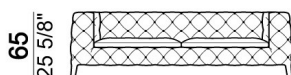

Windsor

※表示金額は税込価格です。

D100/SH36/AH65

100
39 3/8"

178
70 1/8"

212
83 1/2"

246
96 7/8"

280
110 1/4"

314
123 5/8"

109
42 7/8"

	18502	18503	18504	18506	18505	18501
	W178	W212	W246	W280	W314	W109
velvet	¥2,613,600	¥2,790,700	¥3,001,900	¥3,304,400	¥3,756,500	¥1,867,800
Pelle First	¥2,691,700	¥2,873,200	¥3,092,100	¥3,392,400	¥3,869,800	¥1,922,800
Pelle A	¥3,308,800	¥3,534,300	¥3,792,800	¥4,211,900	¥4,735,500	¥2,351,800
Pelle B	¥3,540,900	¥3,781,800	¥4,060,100	¥4,644,200	¥5,068,800	¥2,516,800
Pelle Leonardo	¥3,718,000	¥3,973,200	¥4,265,800	¥4,895,000	¥5,325,100	¥2,644,400