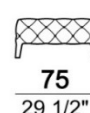

Windsor

※表示金額は税込価格です。

D100/SH36/AH65

105
41 3/8"

177
69 5/8"

109
42 7/8"

109
42 7/8"

177
69 5/8"

75
29 1/2"

Chaise longue

Pouf /W109×D109

Pouf /W177×D75

Chaise longue

Pouf

	right/18534	18550	18549
	left/18535		
	W105	W109×D109	W177×D75
velvet	¥2,194,500	¥1,155,000	¥1,394,800
Pelle First	¥2,259,400	¥1,189,100	¥1,436,600
Pelle A	¥2,860,000	¥1,422,300	¥1,712,700
Pelle B	¥3,062,400	¥1,522,400	¥1,833,700
Pelle Leonardo	¥3,216,400	¥1,598,300	¥1,926,100

※本価格は予告無く変更されることがありますのでご注文時に必ずご確認下さい。