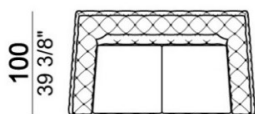

Windsor

※表示金額は税込価格です。

D100/SH36/AH65

100
39 3/8"

178
70 1/8"

212
83 1/2"

246
96 7/8"

280
110 1/4"

314
123 5/8"

109
42 7/8"

	18502	18503	18504	18506	18505	18501
	W178	W212	W246	W280	W314	W109
velvet	¥2,613,600	¥2,790,700	¥3,001,900	¥3,304,400	¥3,756,500	¥1,867,800
Pelle First	¥2,691,700	¥2,873,200	¥3,092,100	¥3,392,400	¥3,869,800	¥1,922,800
Pelle A	¥3,308,800	¥3,534,300	¥3,792,800	¥4,211,900	¥4,735,500	¥2,351,800
Pelle B	¥3,540,900	¥3,781,800	¥4,060,100	¥4,644,200	¥5,068,800	¥2,516,800
Pelle Leonardo	¥3,718,000	¥3,973,200	¥4,265,800	¥4,895,000	¥5,325,100	¥2,644,400