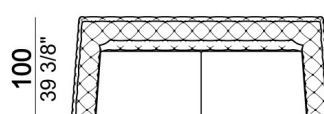

Windsor

※表示金額は税込価格です。

D100/SH36/AH65

100
39 3/8"

178
70 1/8"

212
83 1/2"

246
96 7/8"

280
110 1/4"

314
123 5/8"

109
42 7/8"

	18502	18503	18504	18506	18505	18501
	W178	W212	W246	W280	W314	W109
velvet	¥2,613,600	¥2,790,700	¥3,001,900	¥3,304,400	¥3,756,500	¥1,867,800
Pelle First	¥2,691,700	¥2,873,200	¥3,092,100	¥3,392,400	¥3,869,800	¥1,922,800
Pelle A	¥3,308,800	¥3,534,300	¥3,792,800	¥4,211,900	¥4,735,500	¥2,351,800
Pelle B	¥3,540,900	¥3,781,800	¥4,060,100	¥4,644,200	¥5,068,800	¥2,516,800
Pelle Leonardo	¥3,718,000	¥3,973,200	¥4,265,800	¥4,895,000	¥5,325,100	¥2,644,400