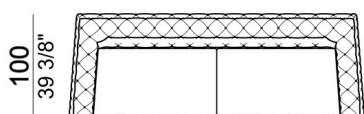

Windsor

※表示金額は税込価格です。

D100/SH36/AH65

100
39 3/8"

178
70 1/8"

212
83 1/2"

246
96 7/8"

280
110 1/4"

314
123 5/8"

109
42 7/8"

	18502	18503	18504	18506	18505	18501
	W178	W212	W246	W280	W314	W109
velvet	¥2,613,600	¥2,790,700	¥3,001,900	¥3,304,400	¥3,756,500	¥1,867,800
Pelle First	¥2,691,700	¥2,873,200	¥3,092,100	¥3,392,400	¥3,869,800	¥1,922,800
Pelle A	¥3,308,800	¥3,534,300	¥3,792,800	¥4,211,900	¥4,735,500	¥2,351,800
Pelle B	¥3,540,900	¥3,781,800	¥4,060,100	¥4,644,200	¥5,068,800	¥2,516,800
Pelle Leonardo	¥3,718,000	¥3,973,200	¥4,265,800	¥4,895,000	¥5,325,100	¥2,644,400